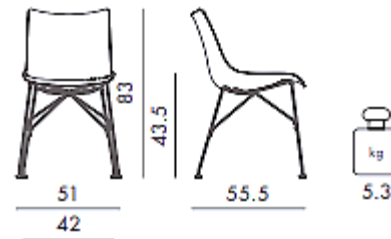

### **P/Wood**

P/Wood is the chair from the Smart Wood collection which, thanks to its simple and rounded lines, fits into any environment. Using patented technology, the wood is worked with a mould designed to bring the curvature of the panel to the very edges, creating a seat with sinuous roundness.

*Brand:* **KARTELL**

*Item type:* Chair

*Item code:* 4911/SN

*Designer:* Philippe Starck

*Color:* Legs: Black, Seat: Basic Veneer Dark Wood

*Dimension:* 51 x 55.5 x 83 cm

*Please click the link for more option and finishes:*

[https://www.kartell.com/IT/it/sedute/p-wood/04911?variantName=x\\_colorVariant&variantValue=SN](https://www.kartell.com/IT/it/sedute/p-wood/04911?variantName=x_colorVariant&variantValue=SN)